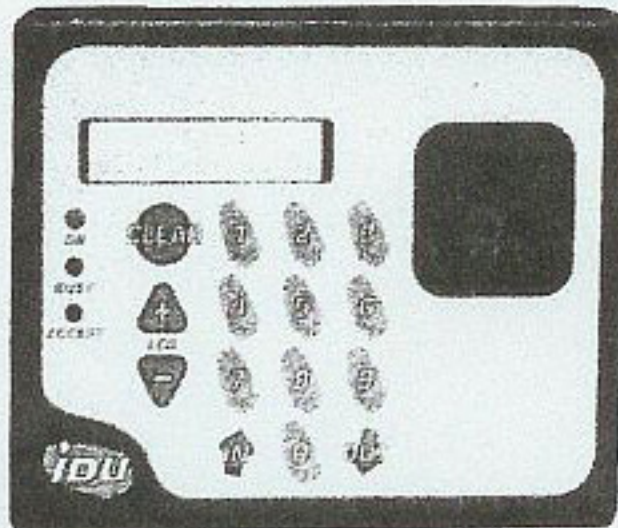

TAS

Time Access & Automotive Systems

SUPER TIME

IDU Biometrics Fingerprint Recorder

VISIT TAS WEBSITE

Product C
Clock - 1
Hamster - 1

IDU Biometrics

1400 Employee's

The Little

The IDU unit is an autonomous device housed in an aluminum cast with the following dimensions. This unit can store 1400 fingerprints with personal text related data for each enrolled person and if time and attendance device up to 26,000 date and time events can be stored on the unit. The device has a unique MAC address as well as a configurable IP address structure to suit your network. Simply connect the device to your network like any other peripheral device e.g. desktop computer. An Access Control and Administration Tool is provided with the Bio-IDU. This tool allows for access and administration of the various IDU devices on a network.

- Optical sensor (500+ DPI)
- 8,800 fingerprint templates
- Wiegand xx Bit (In & Out Signal)
- 12,000 date & time events locally
- Width: 162mm, Height: 127mm, Depth: 67mm